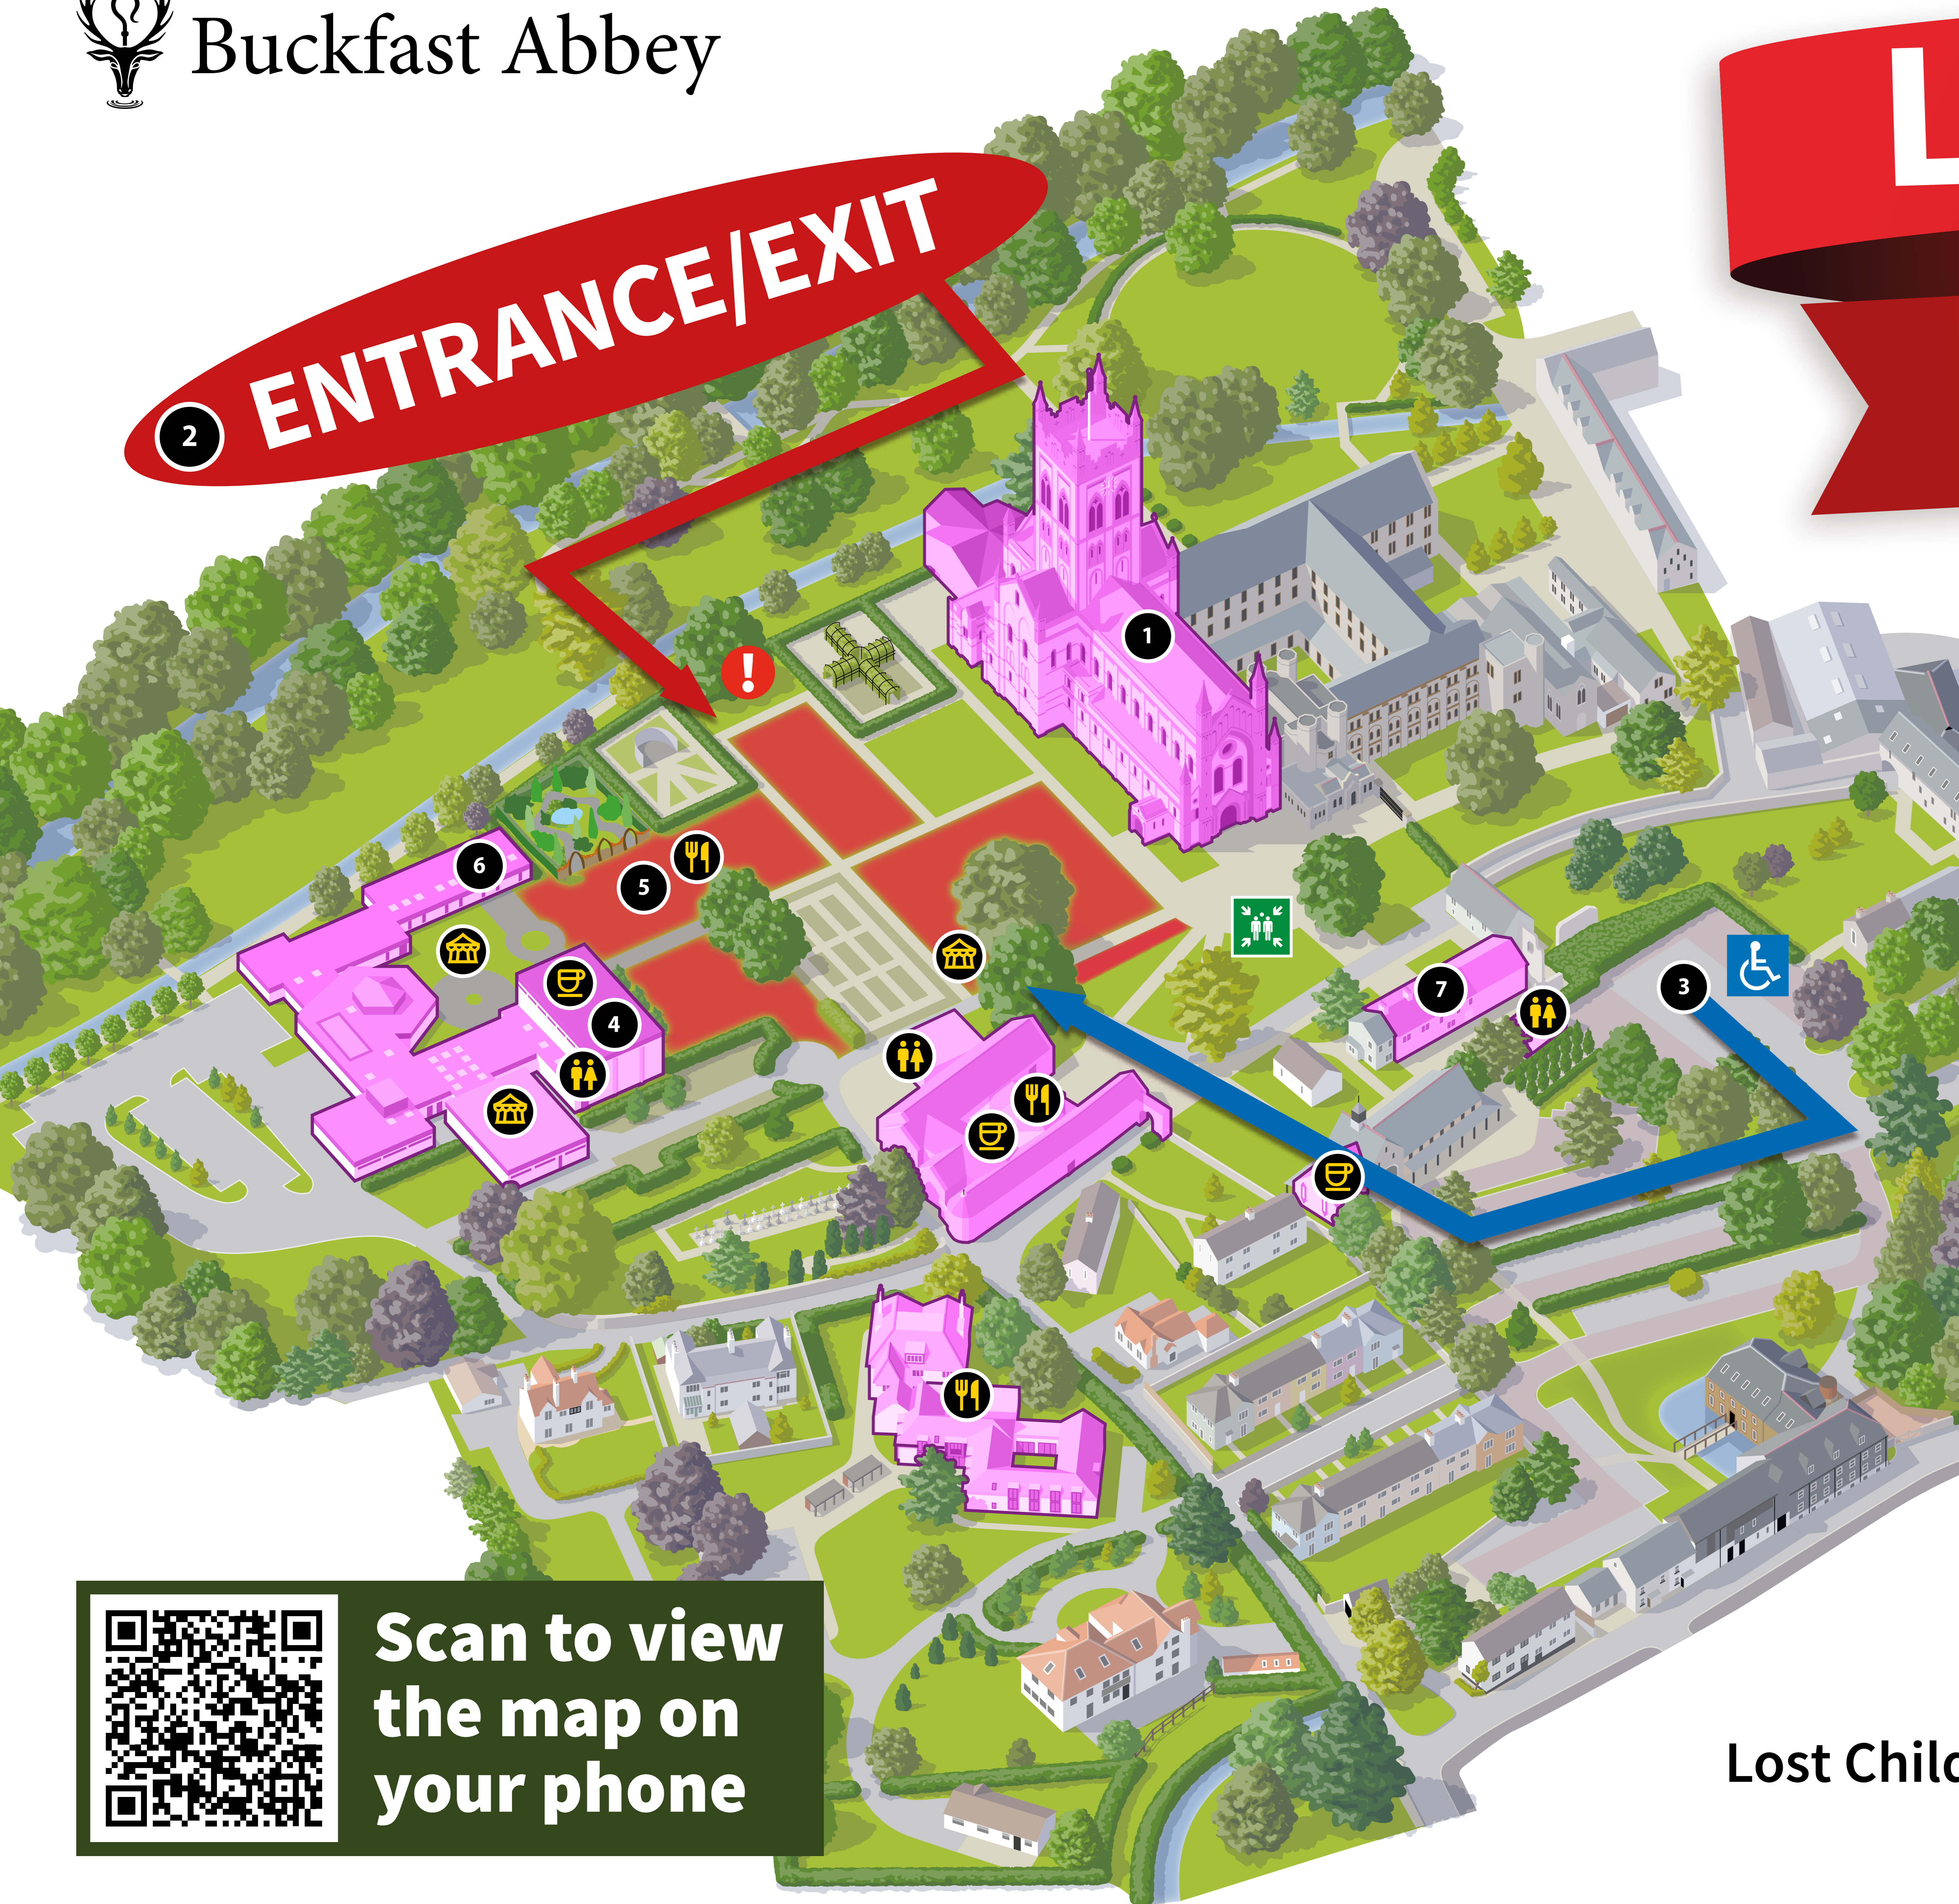

# Location Map

## Where to Find...

- 1. Abbey Church
- 2. Entrance/Exit
- 3. Blue Badge Parking 
- 4. Chef Presentations
- 5. Food Court
- 6. Quiet Zone
- 7. Gift Shop
-  Stalls
-  Refreshments
-  Hot Food
-  Event Activities
-  Toilets

Scan to view  
the map on  
your phone

Lost Children and Adults please go to 